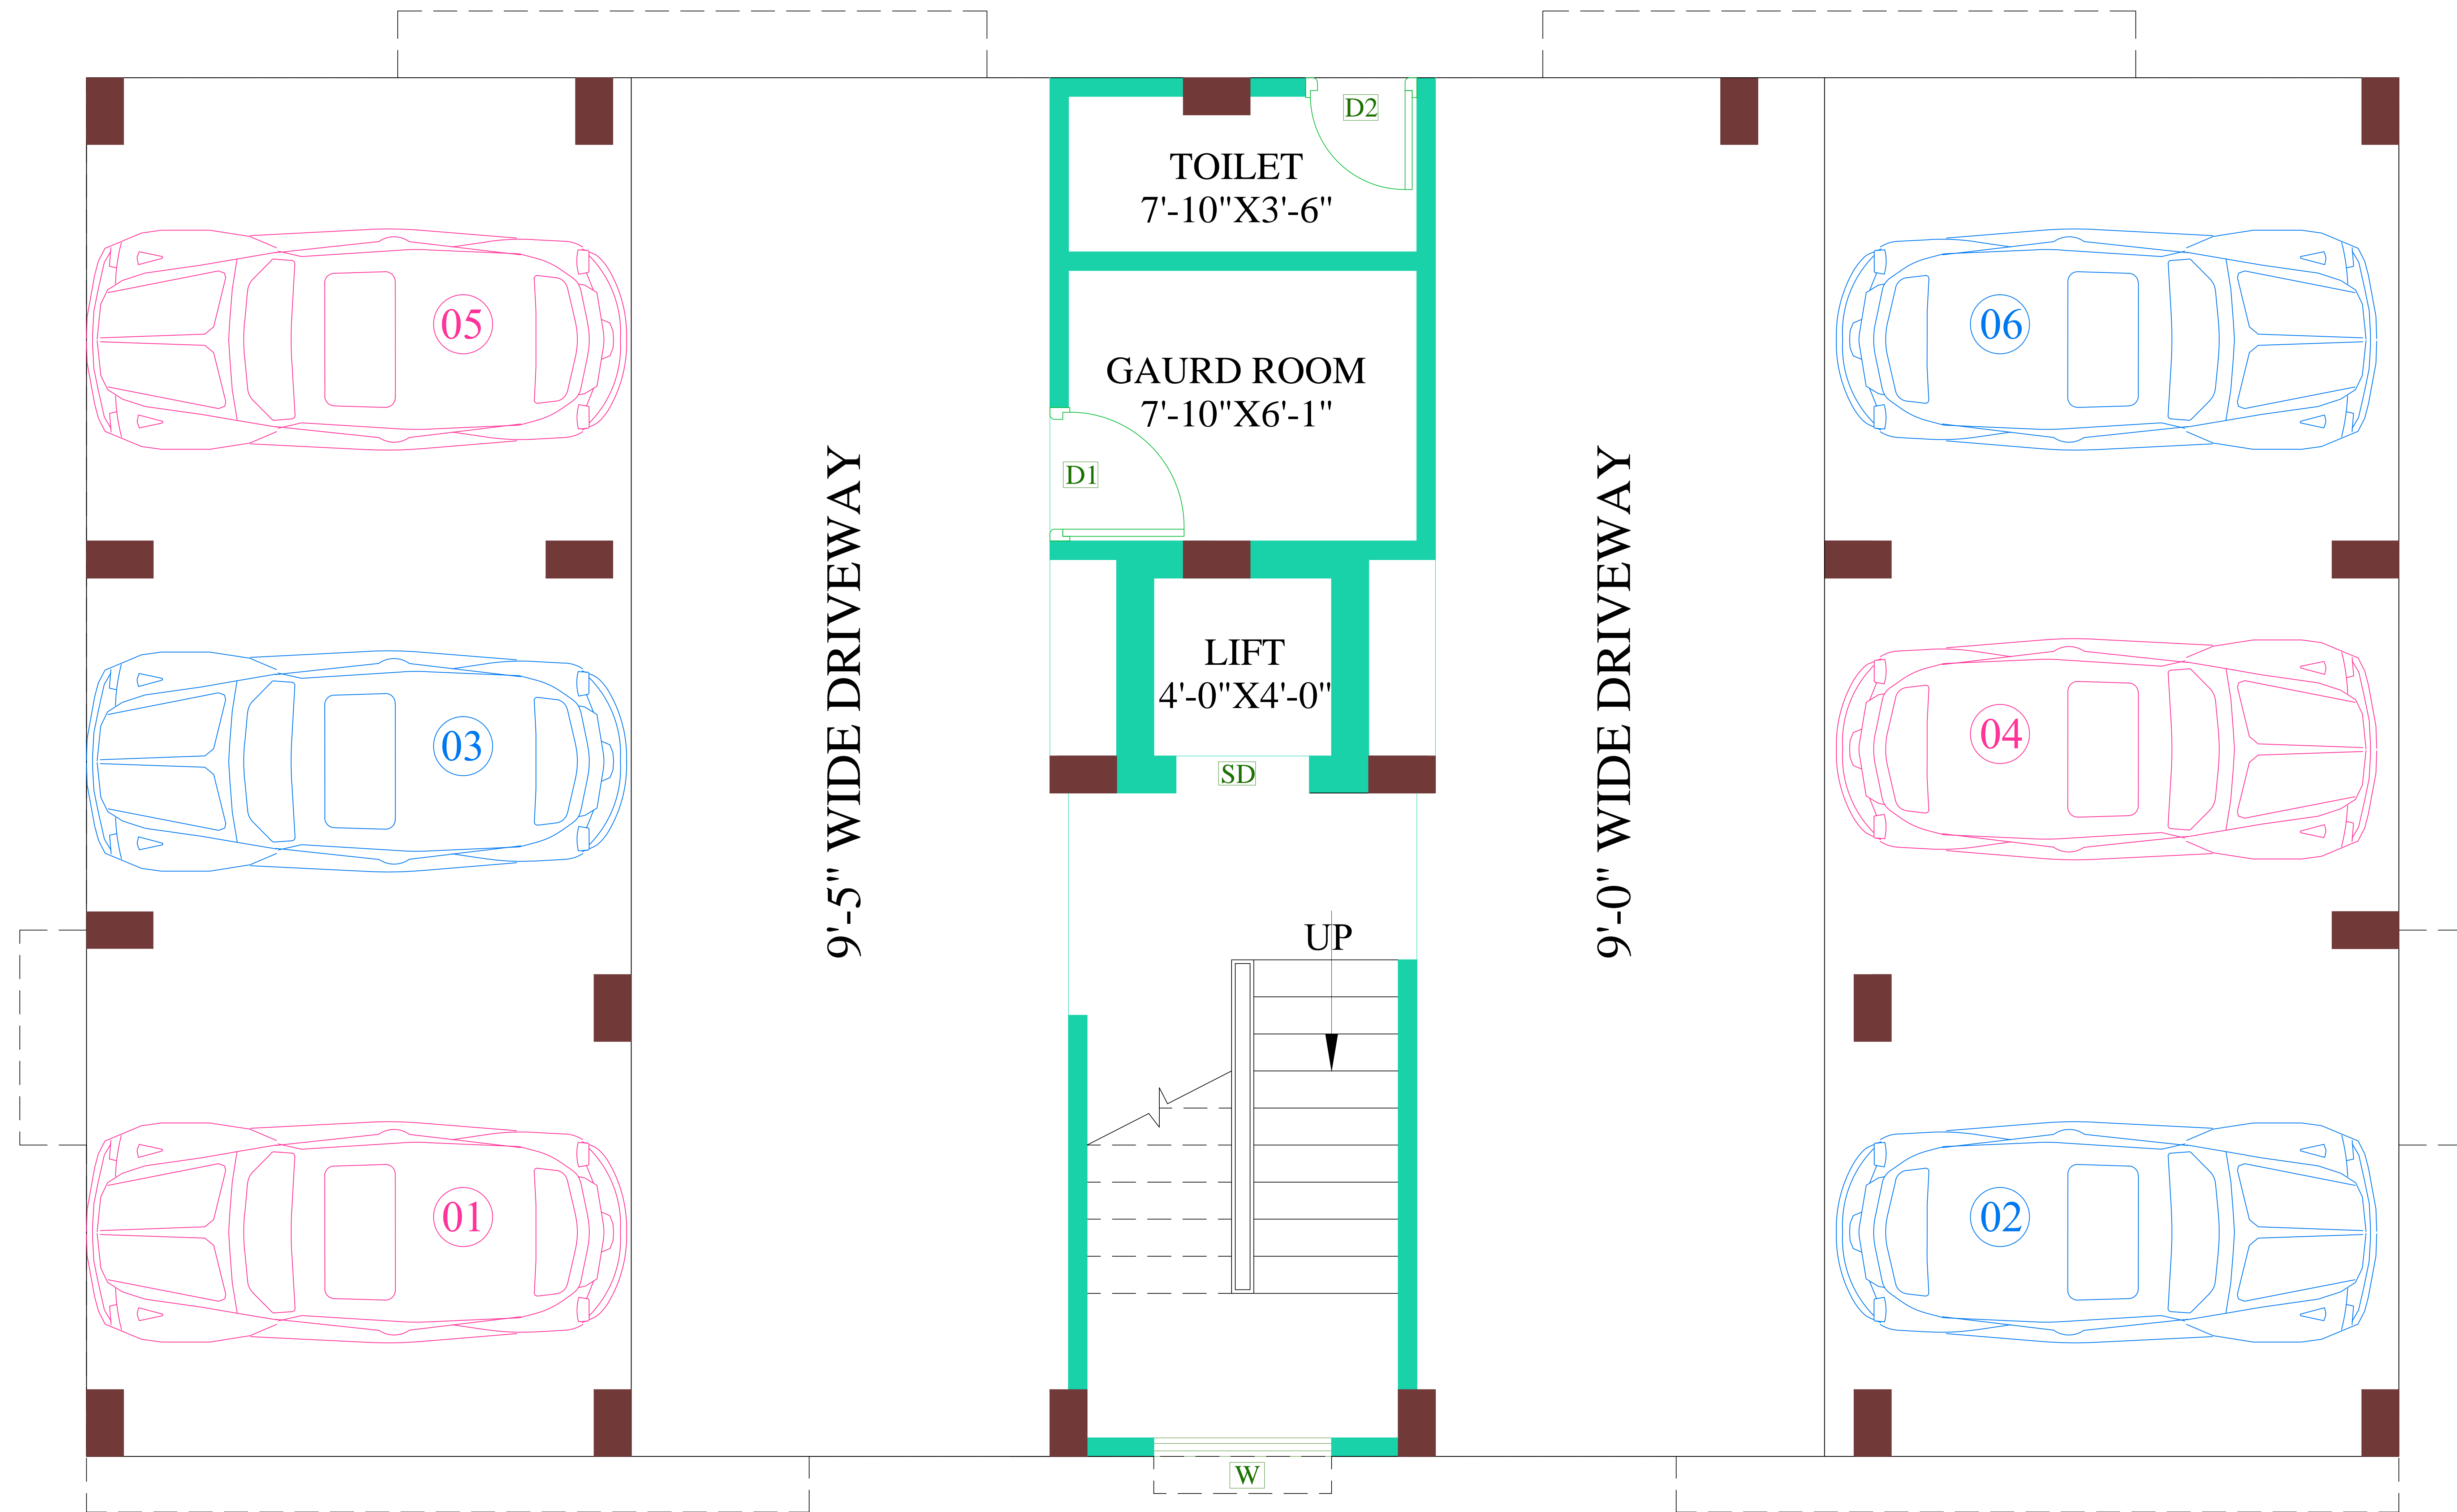

Ground Floor Plan

VAISHNAVI ENCLAVE

Metro Sky Construction Pvt. Ltd.

Off :- 209 2nd Floor Luv Kush Tower, Exhibition Road Patna - 800001

Mob. No : 9473035355, 9955476093, 9934991308, 8507069619, 9631133663