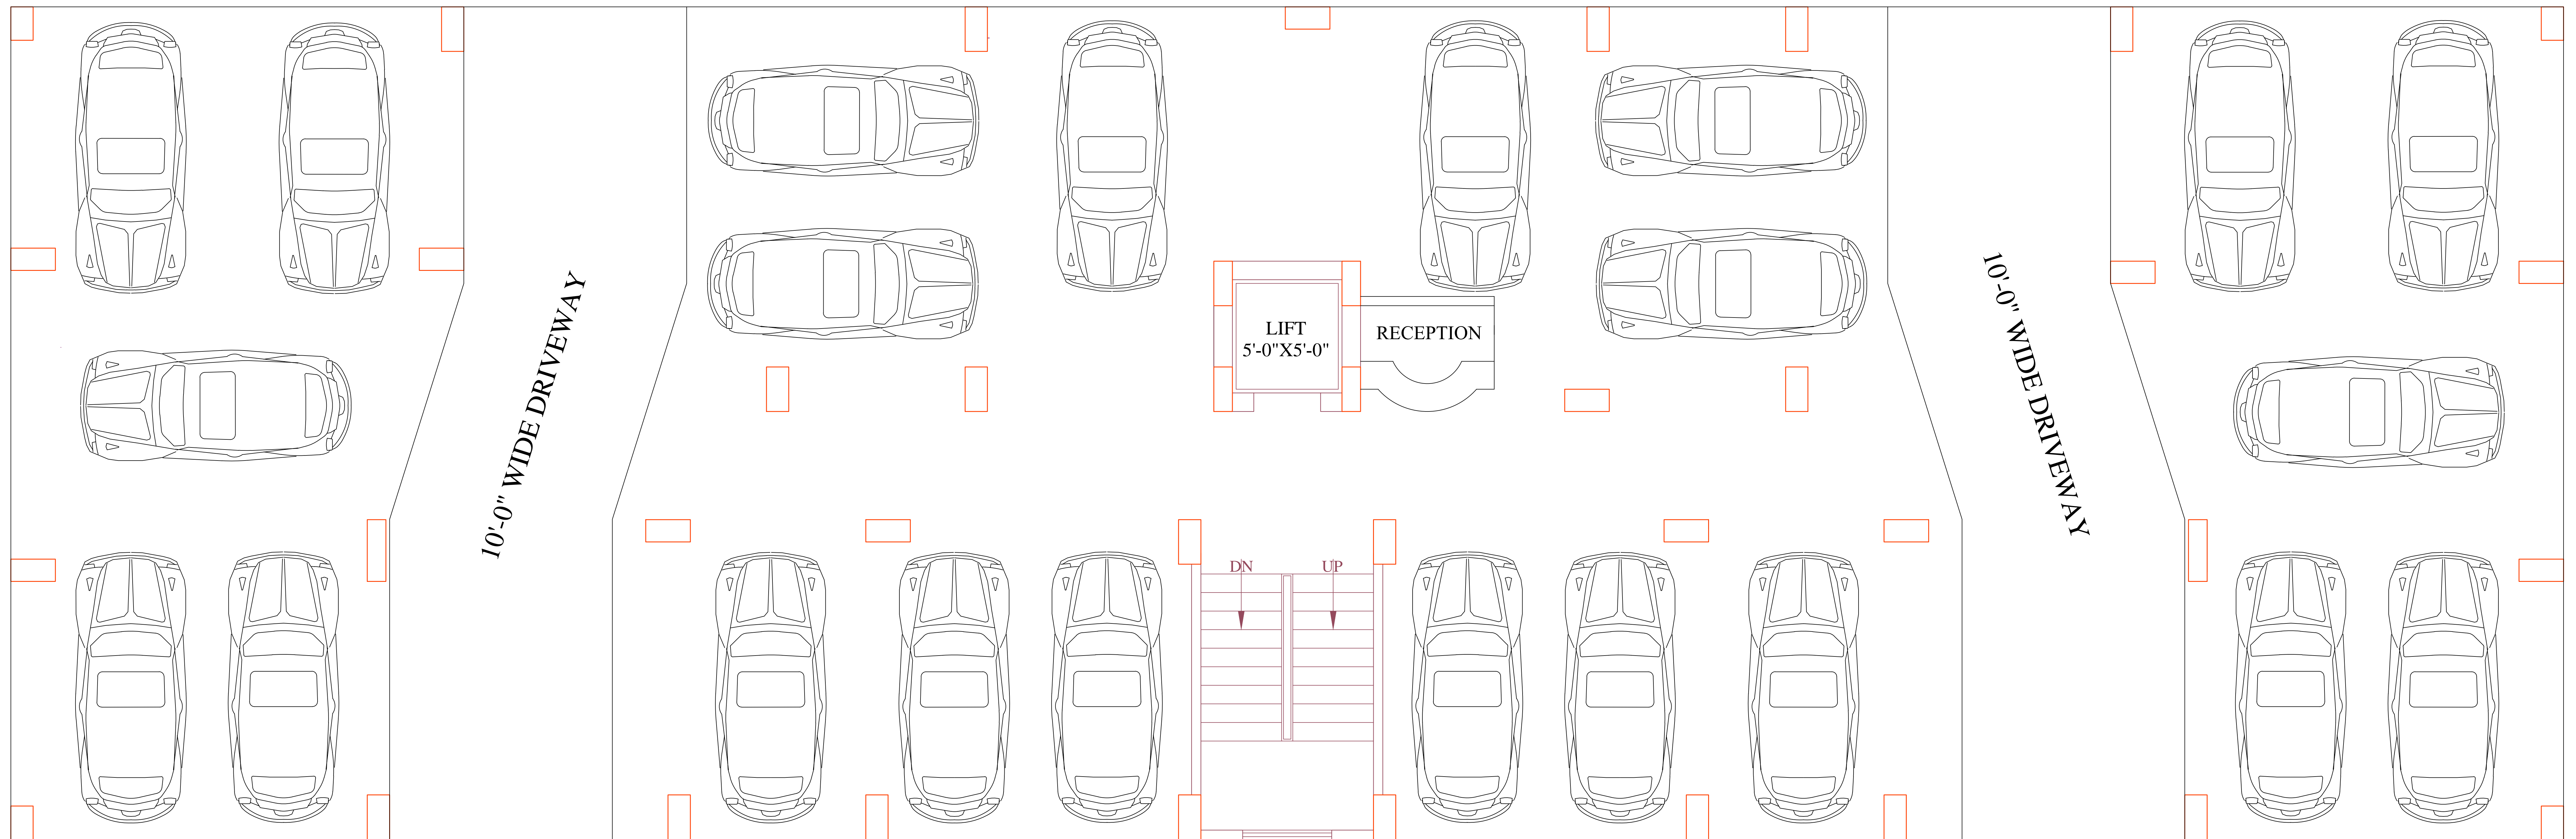

SHANTI ENCLAVE

GROUND FLOOR PLAN

NORTH:-

DEVELOPER:-

METRO SKY CONSTRUCTION PVT. LTD.
Reg. Off. - 209 2nd FLOOR LUV-KUSH TOWER
EXHIBITION ROAD PATNA.
Carpo. Off. - 2nd FLOOR (SBI Building) K-BAGH
MAIN ROAD PATNA
Mob. no:- 09835014940, 09955476093

PROJECT:-

SHANTI ENCLAVE
AT- RAMJAYPAL NAGAR
BAILEY ROAD, PATNA.